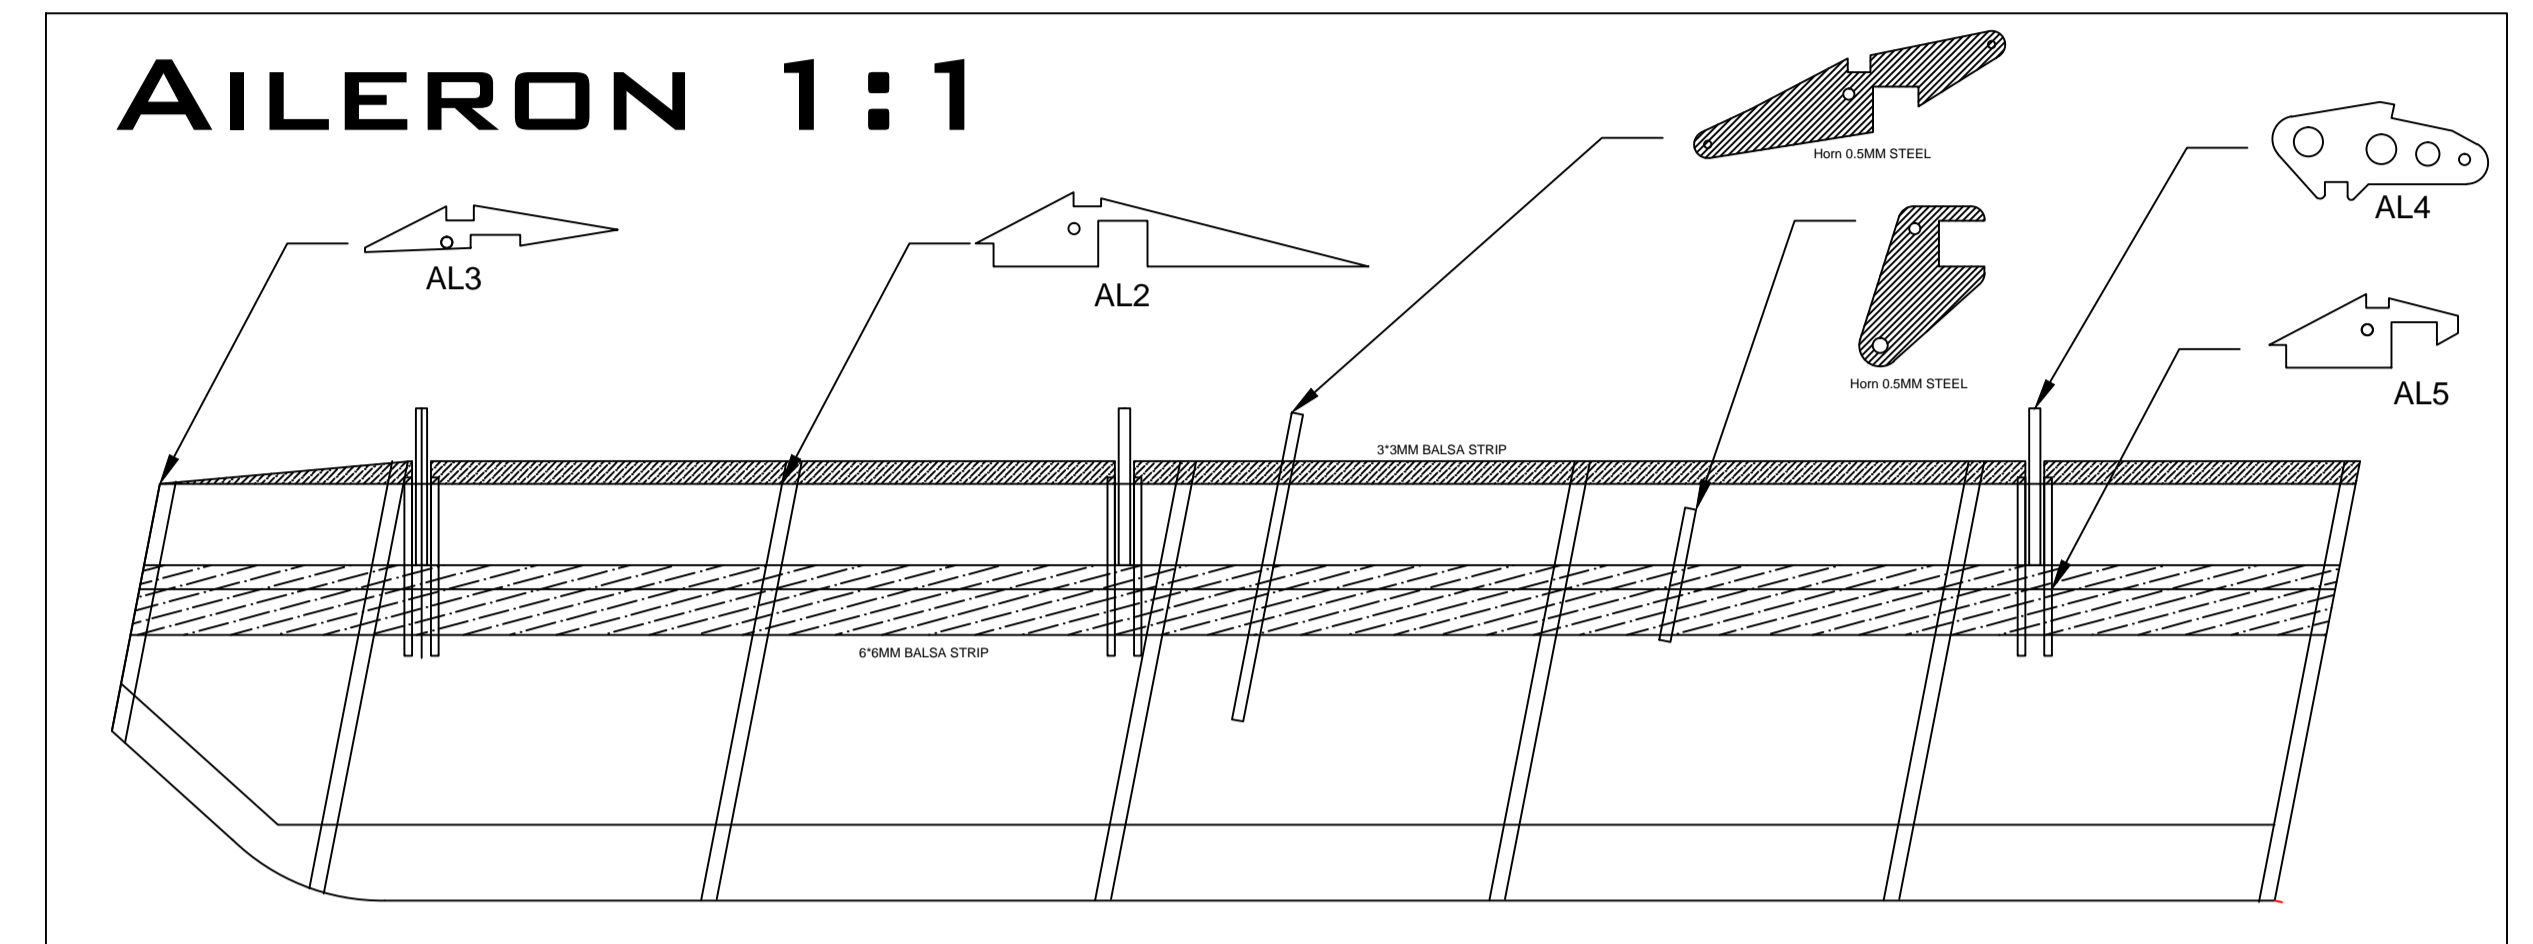

下机翼3.5度上反

BUCKER

BU-133

1:5

"JUNGMEISTER"

*Bücker
Jungmeister*

Liesel Bach

Plan NO: 022

Tony Ray's AeroModel
Designer's signature: Tony Ray

Bucker jungmeister BU133
1.3m Wingspan 1/5 Scale Balsa plane Kit
Designed and Drawn by : Tony Ray