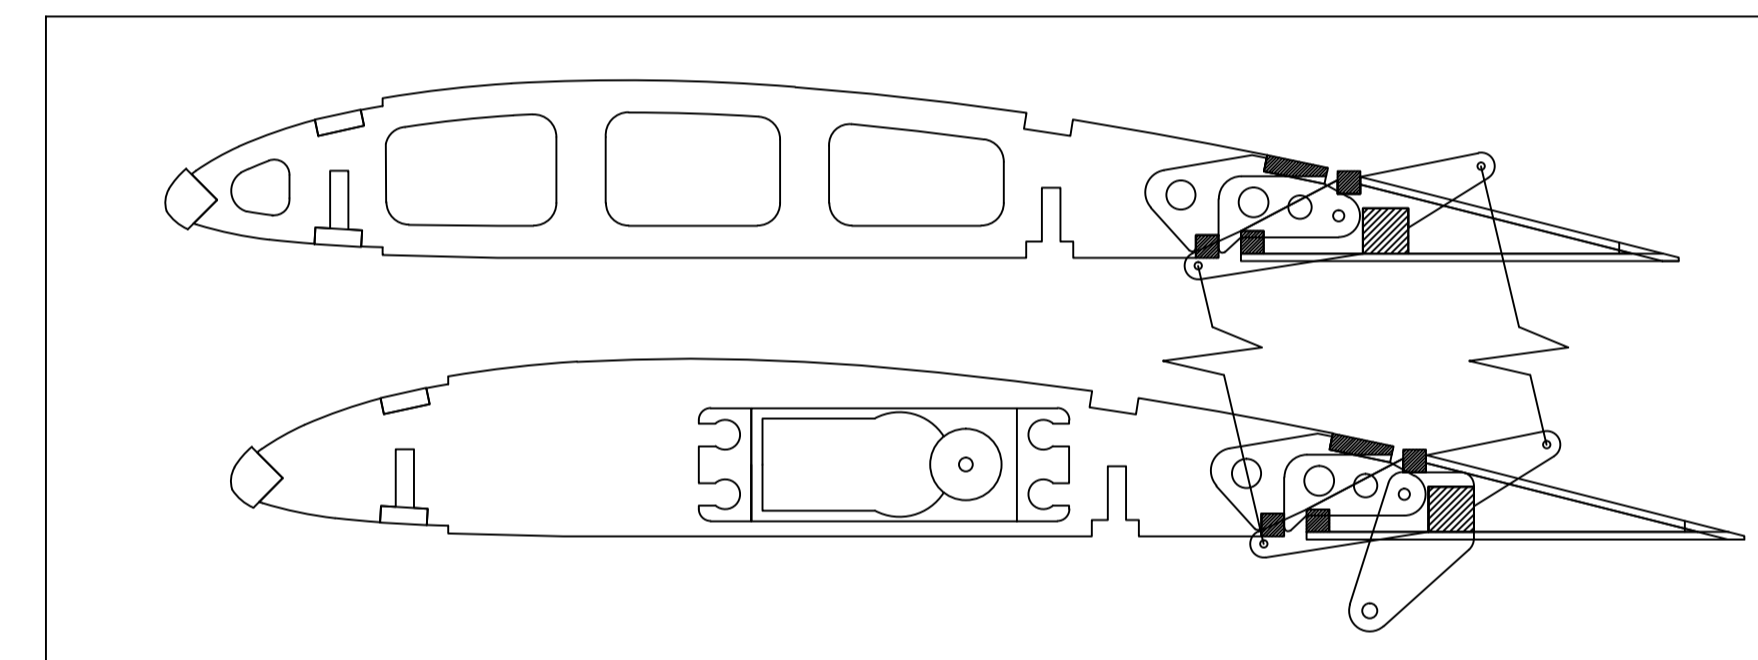

下机翼3.5度上反

BUCKER

BU-133

1:5

"JUNGMEISTER"

*Bücker
Jungmeister*

Liesel Bach

Plan NO: 022

Tony Ray's AeroModel
Designer's signature: Tony Ray

Bucker jungmeister BU133
1.3m Wingspan 1/5 Scale Balsa plane Kit
Designed and Drawn by : Tony Ray