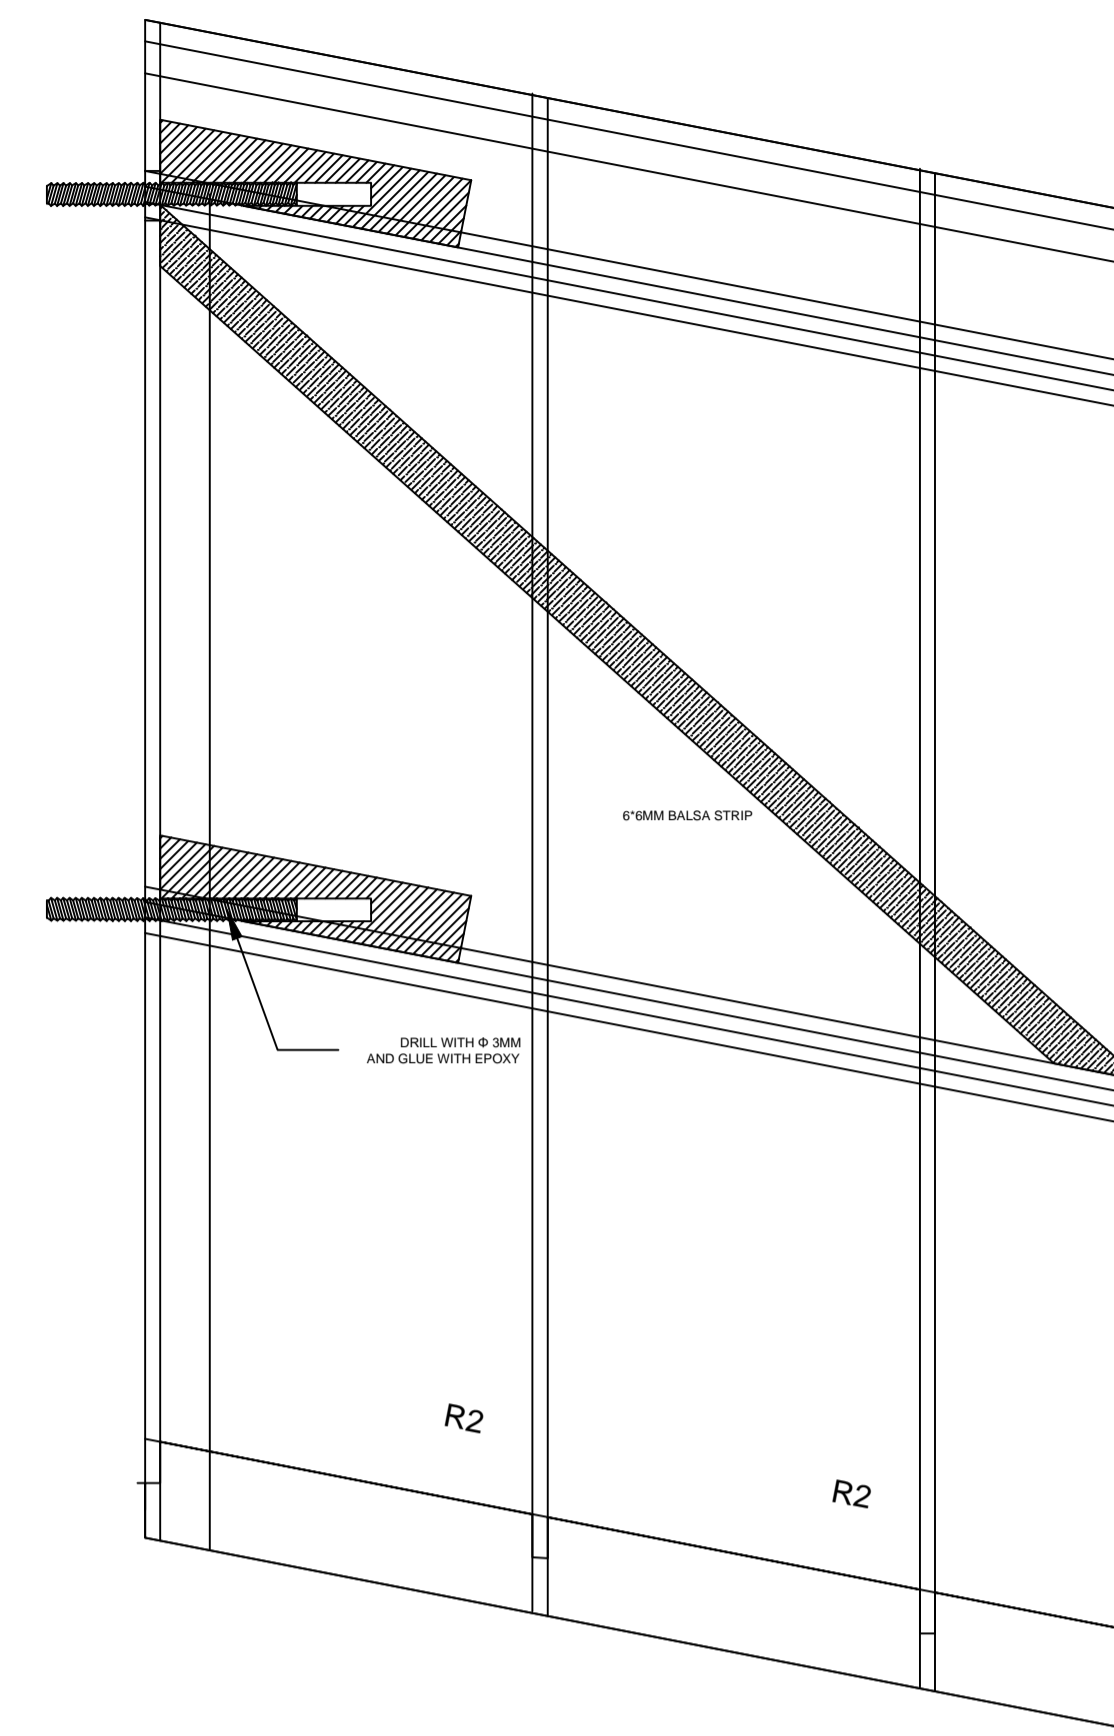

下机翼3.5度上反

BUCKER

BU-133

1:5

"JUNGMEISTER"

*Bücker
Jungmeister*

Liesel Bach

Plan NO: 022

Tony Ray's AeroModel
Designer's signature: Tony Ray

Bucker jungmeister BU133
1.3m Wingspan 1/5 Scale Balsa plane Kit
Designed and Drawn by : Tony Ray