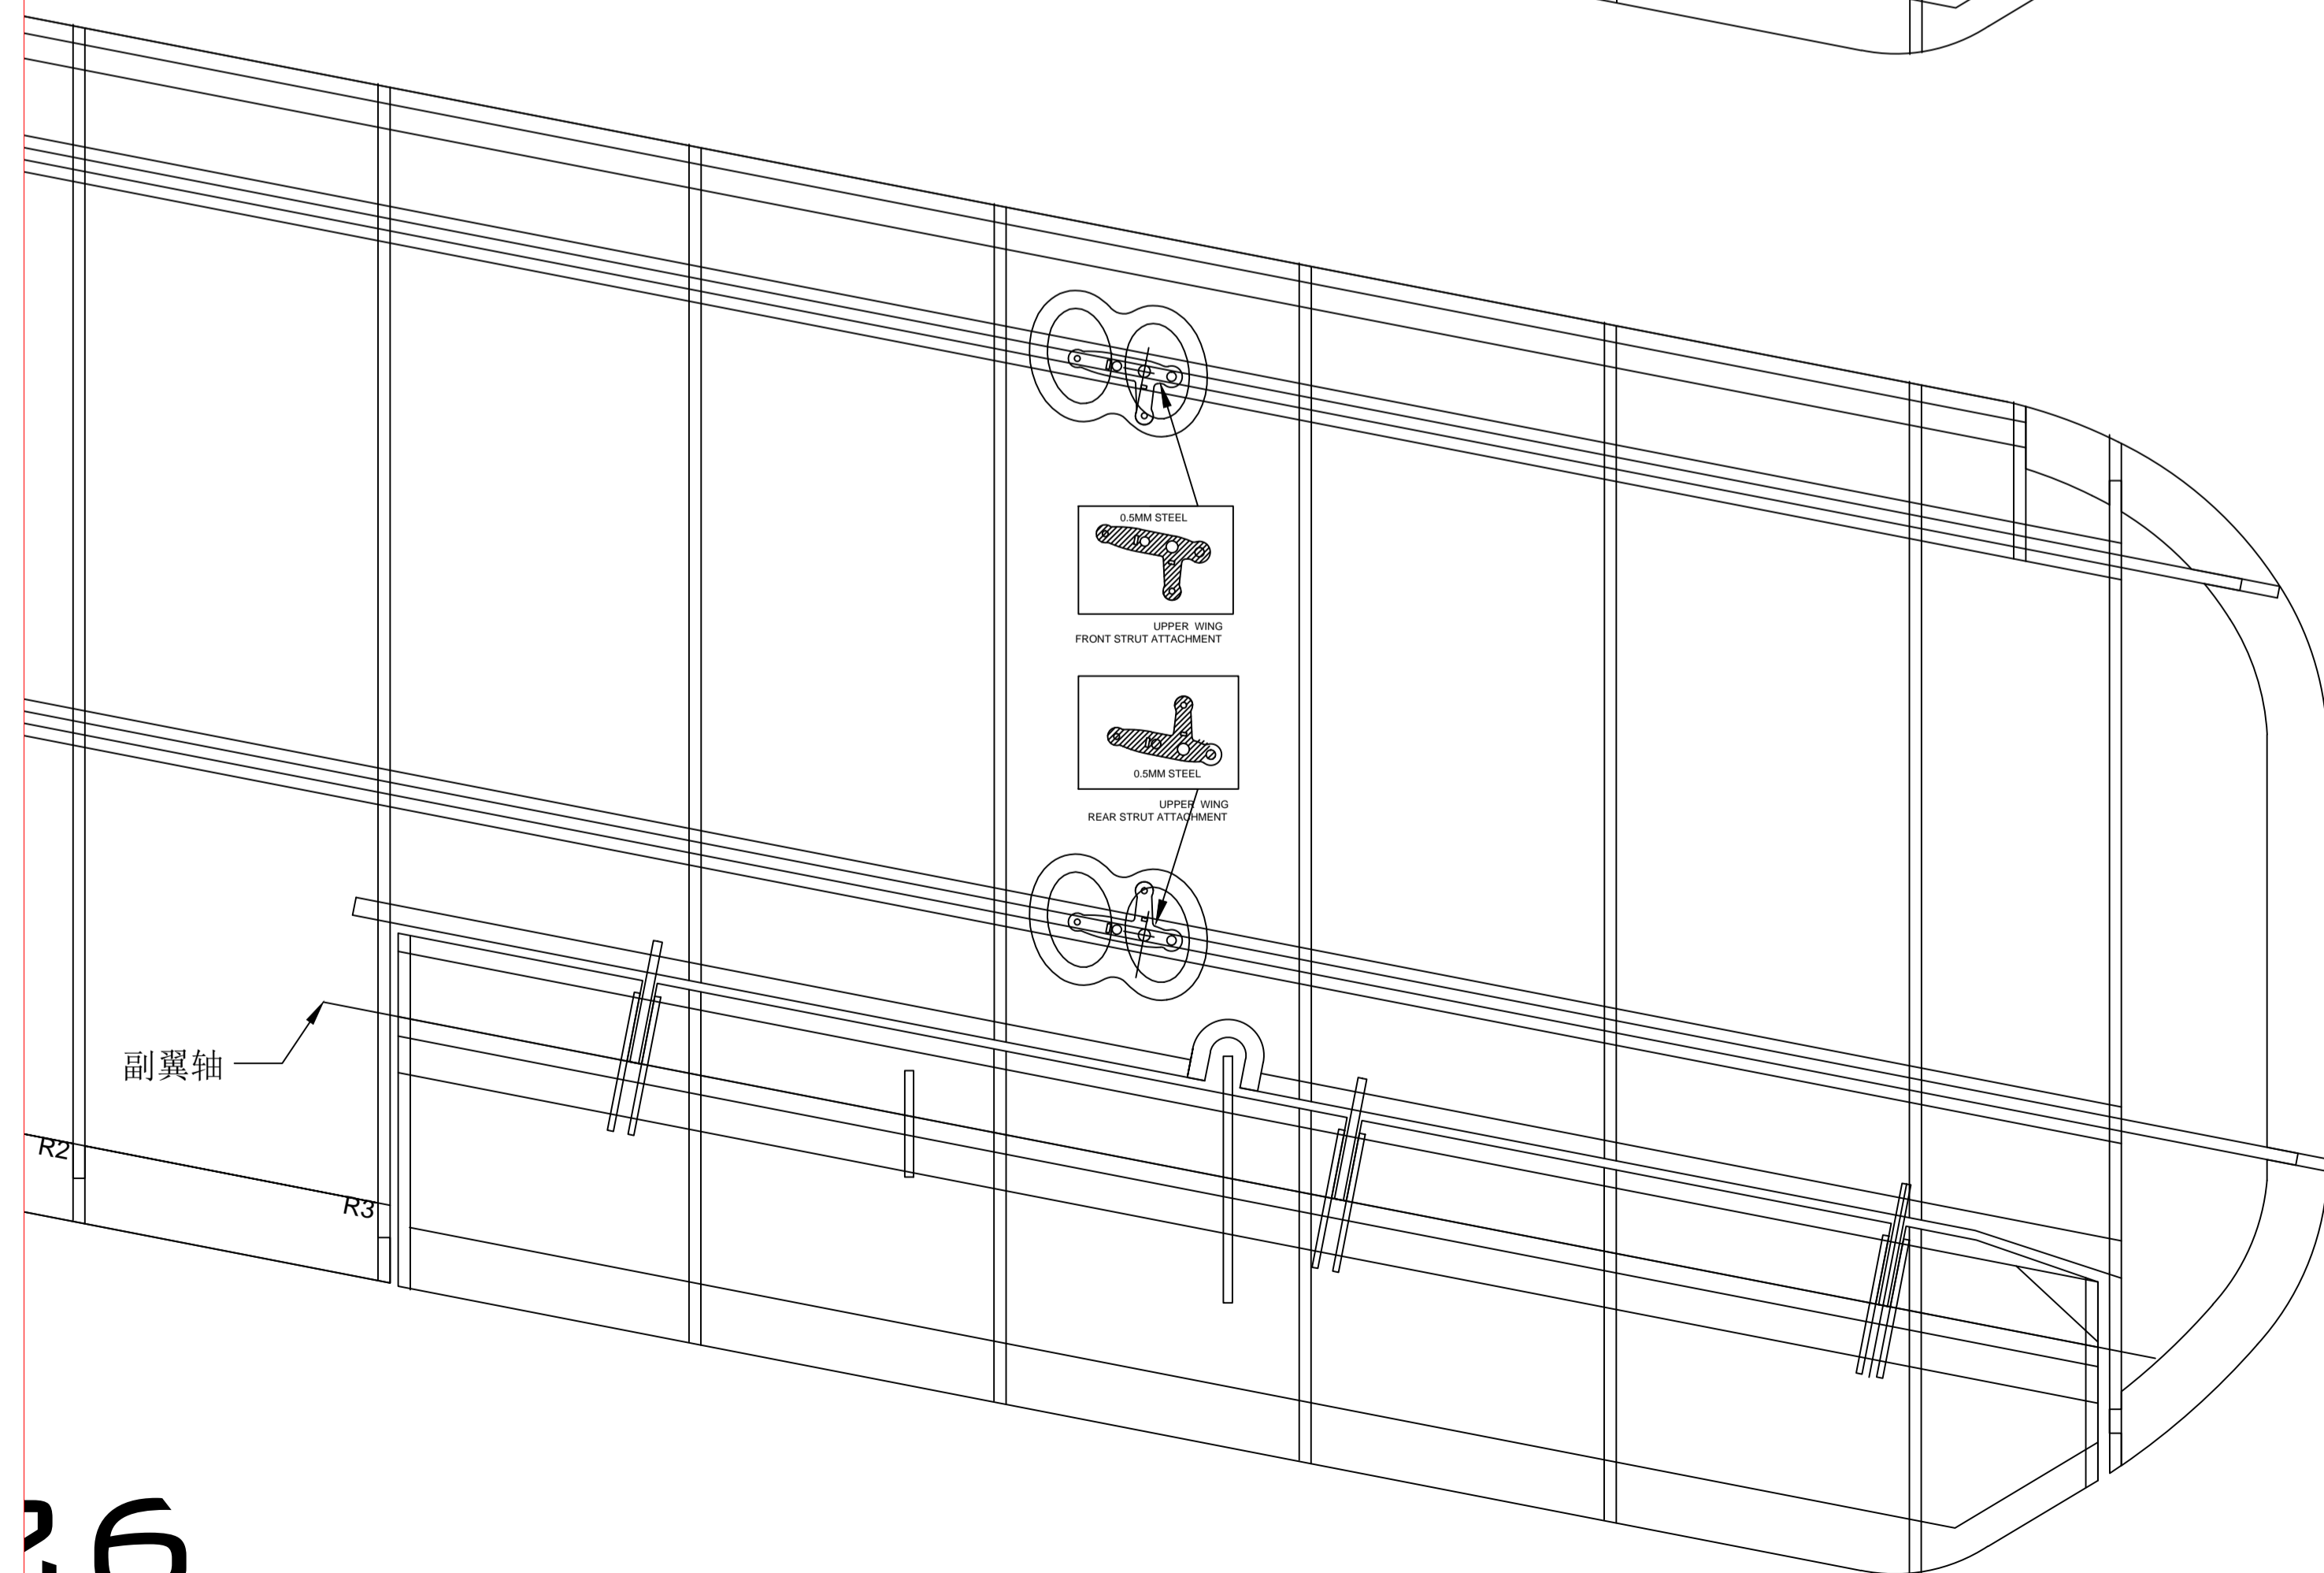

下机翼3.5度上反

BUCKER

BU-133

1:5

"JUNGMEISTER"

*Bücker
Jungmeister*

Liesel Bach

Plan NO: 022

Tony Ray's AeroModel
Designer's signature: Tony Ray

Bucker jungmeister BU133
1.3m Wingspan 1/5 Scale Balsa plane Kit
Designed and Drawn by : Tony Ray