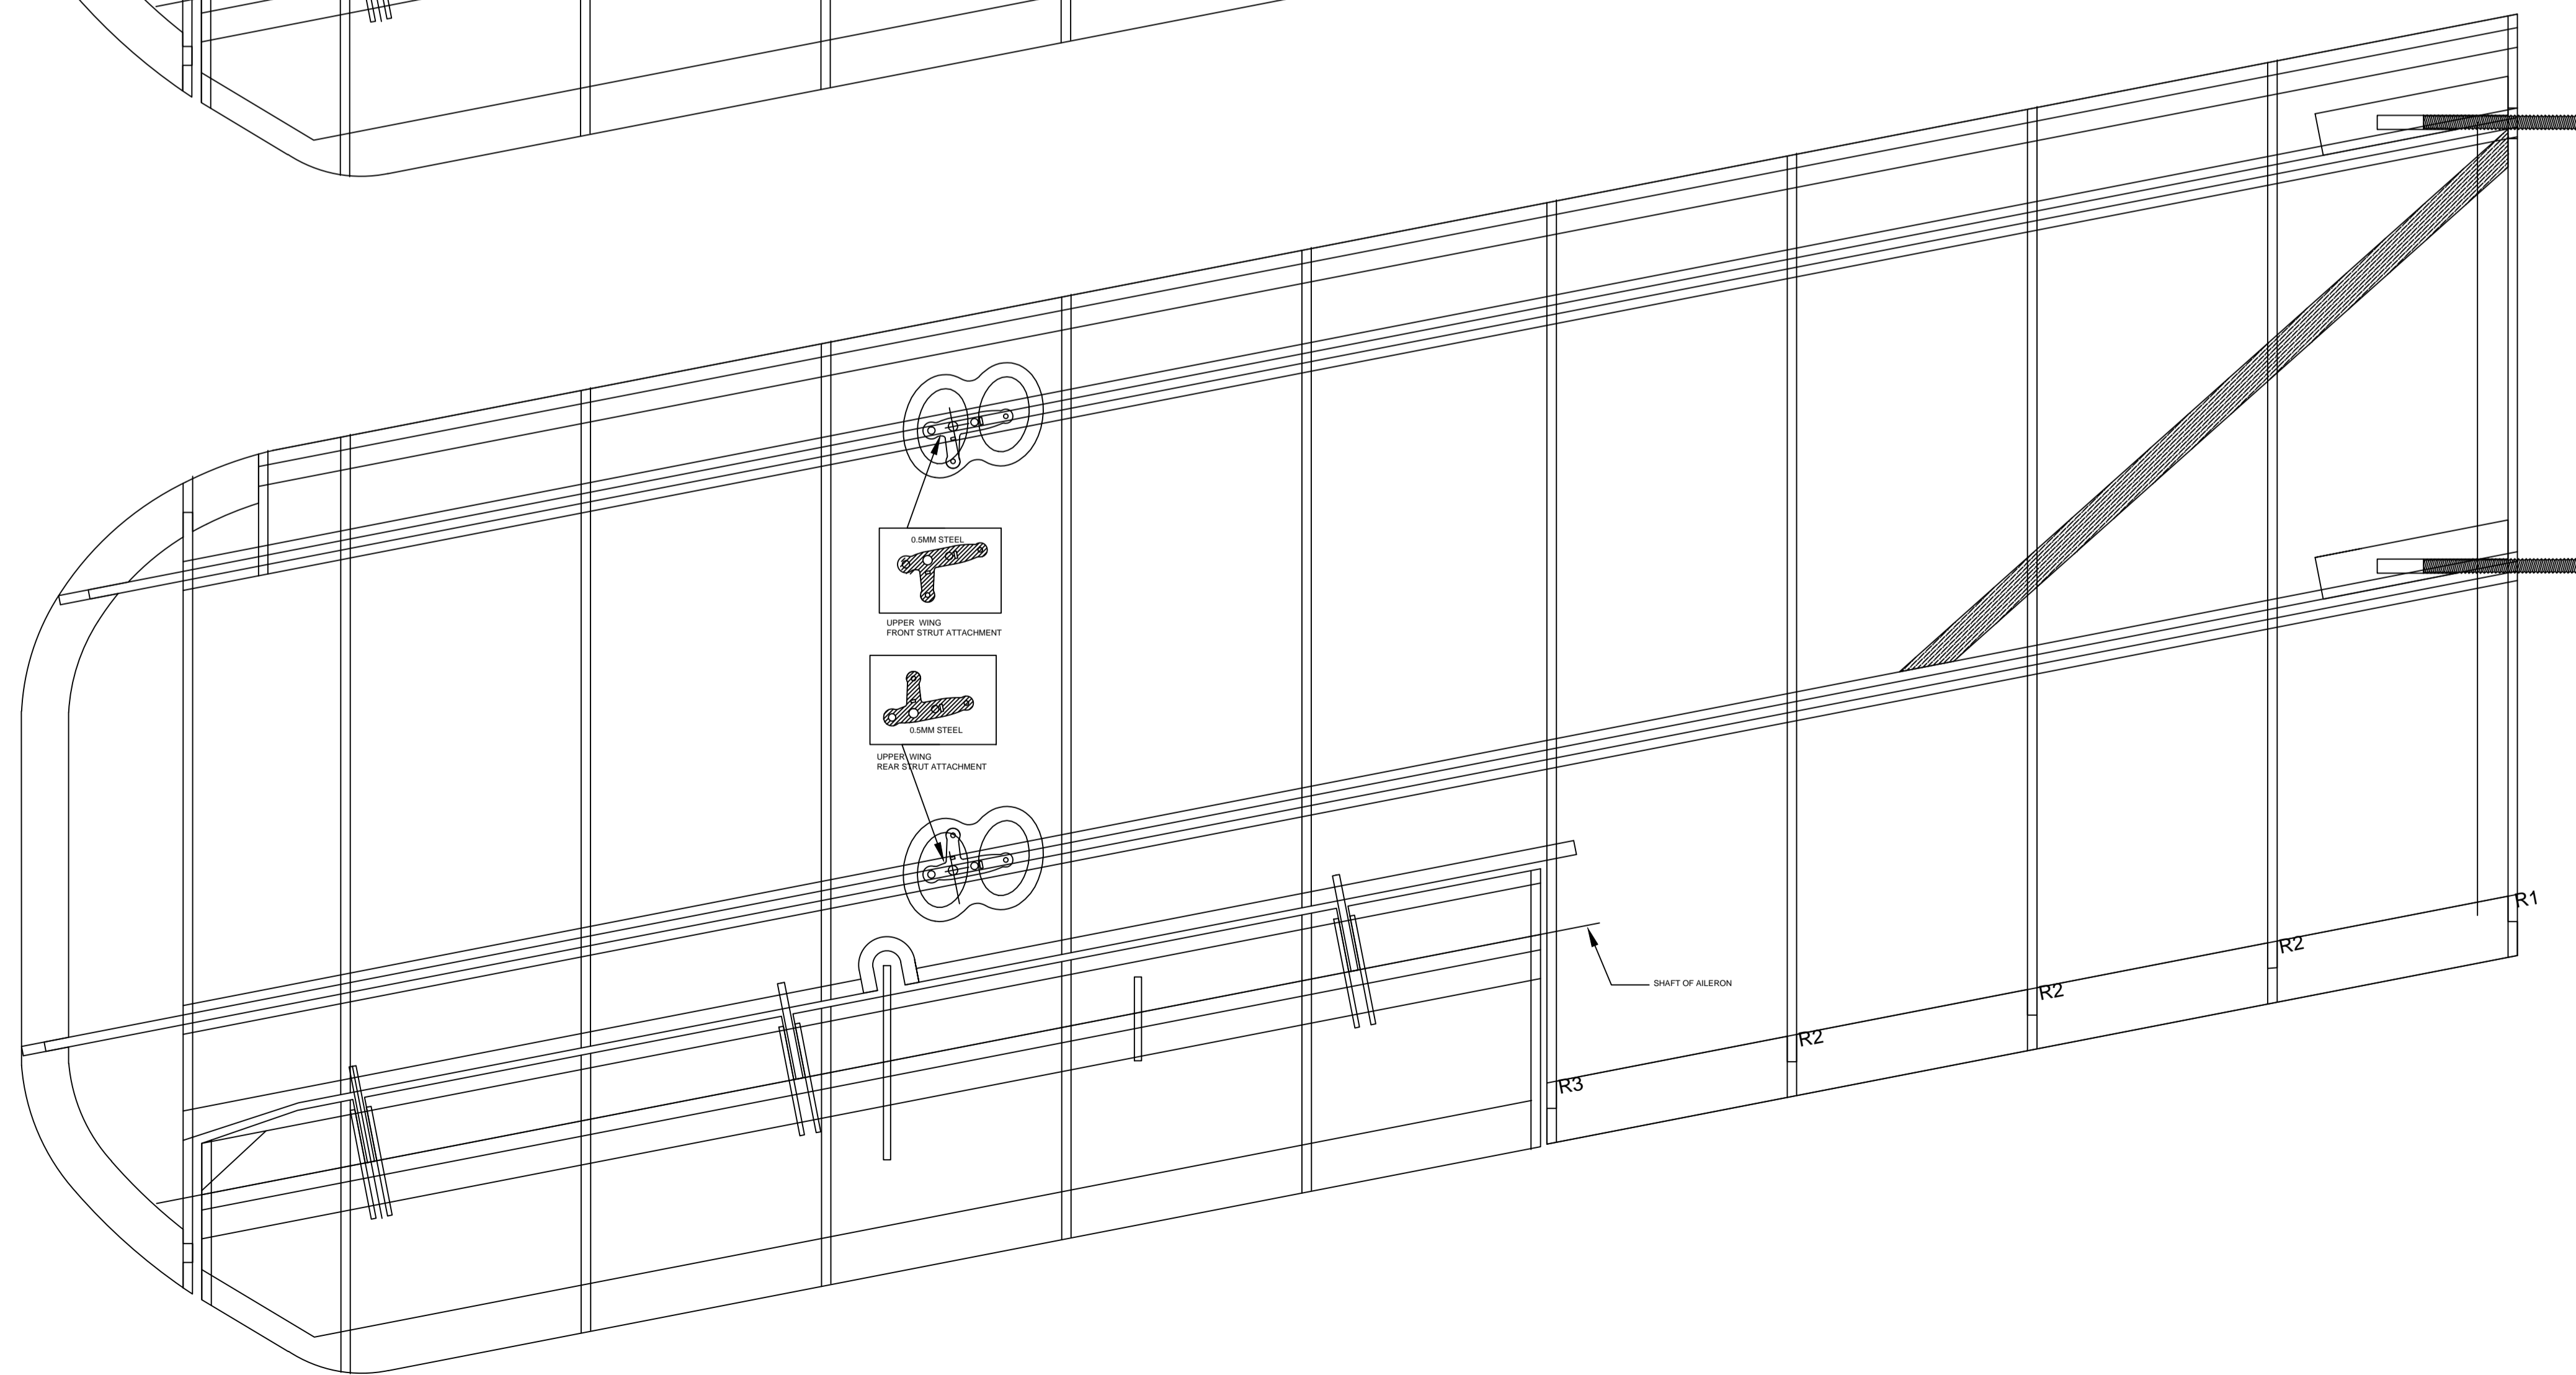

下机翼3.5度上反

BUCKER

BU-133

1:5

"JUNGMEISTER"

*Bücker
Jungmeister*

Liesel Bach

Plan NO: 022

Tony Ray's AeroModel
Designer's signature: Tony Ray

Bucker jungmeister BU133
1.3m Wingspan 1/5 Scale Balsa plane Kit
Designed and Drawn by : Tony Ray