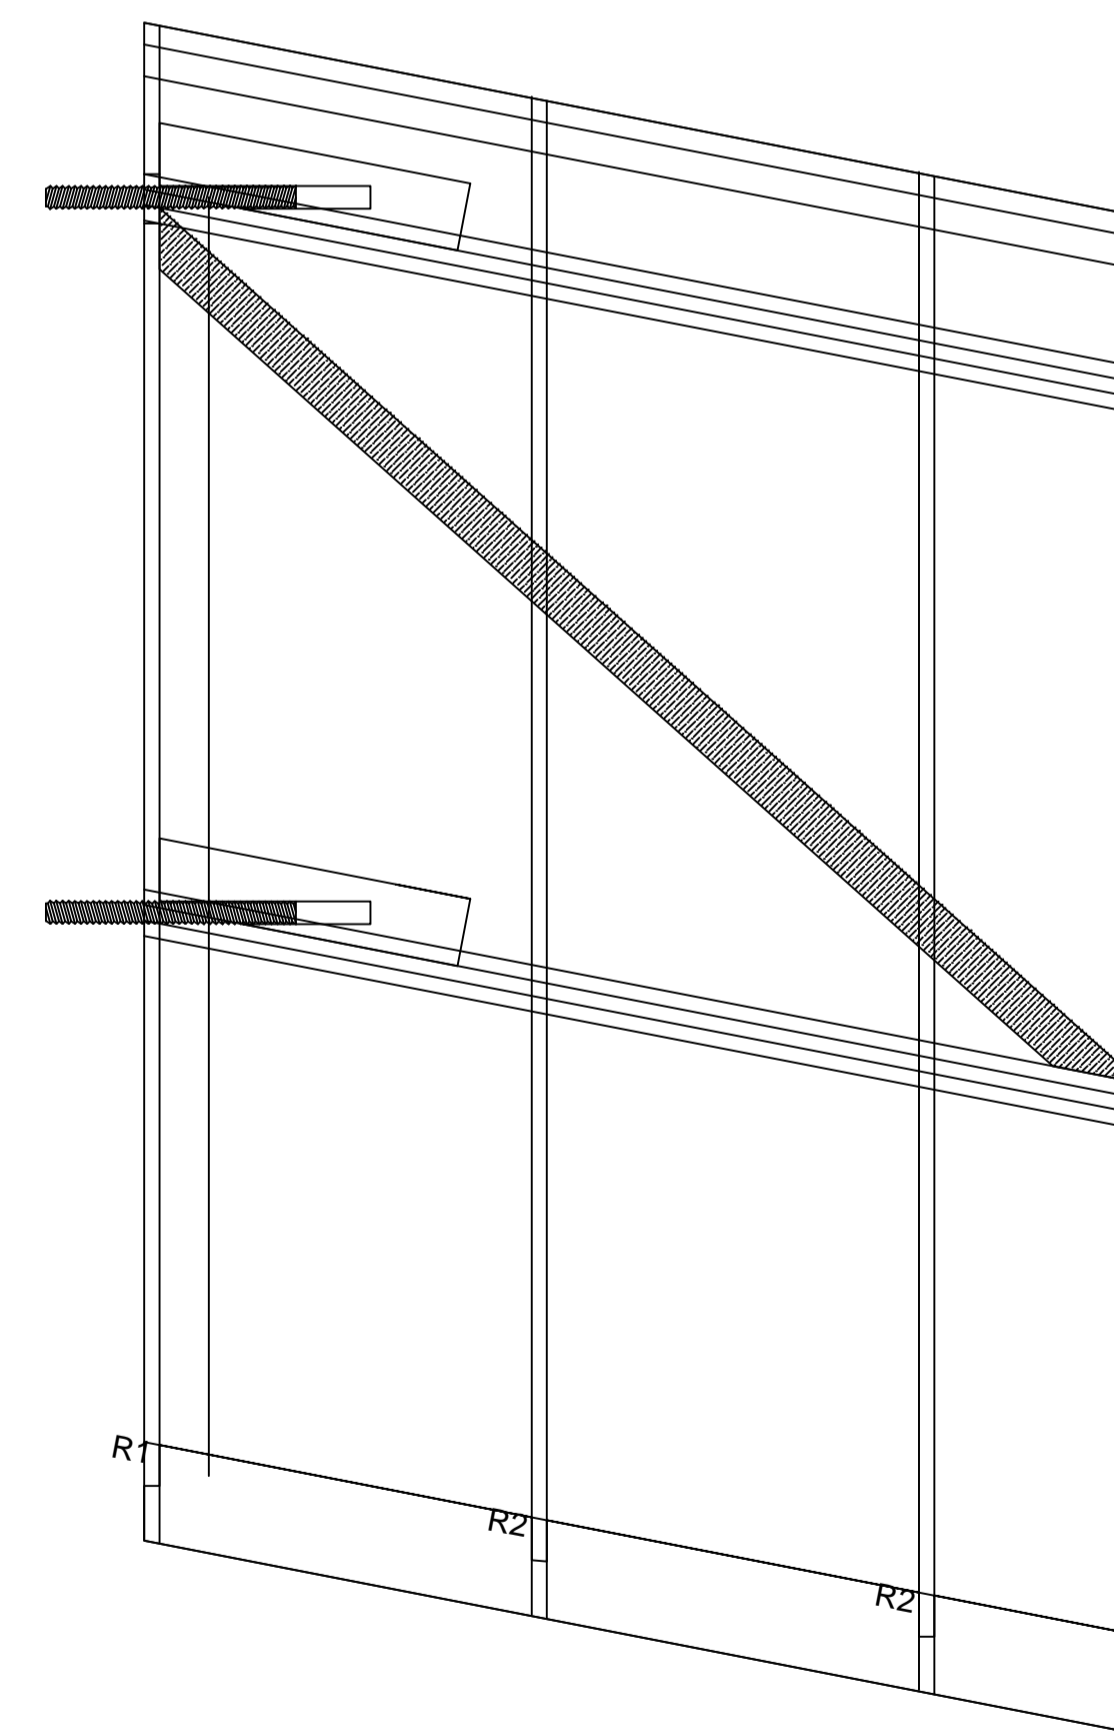

下机翼3.5度上反

BUCKER

BU-133

1:5

"JUNGMEISTER"

*Bücker
Jungmeister*

Liesel Bach

Plan NO: 022

Tony Ray's AeroModel
Designer's signature: Tony Ray

Bucker jungmeister BU133
1.3m Wingspan 1/5 Scale Balsa plane Kit
Designed and Drawn by : Tony Ray