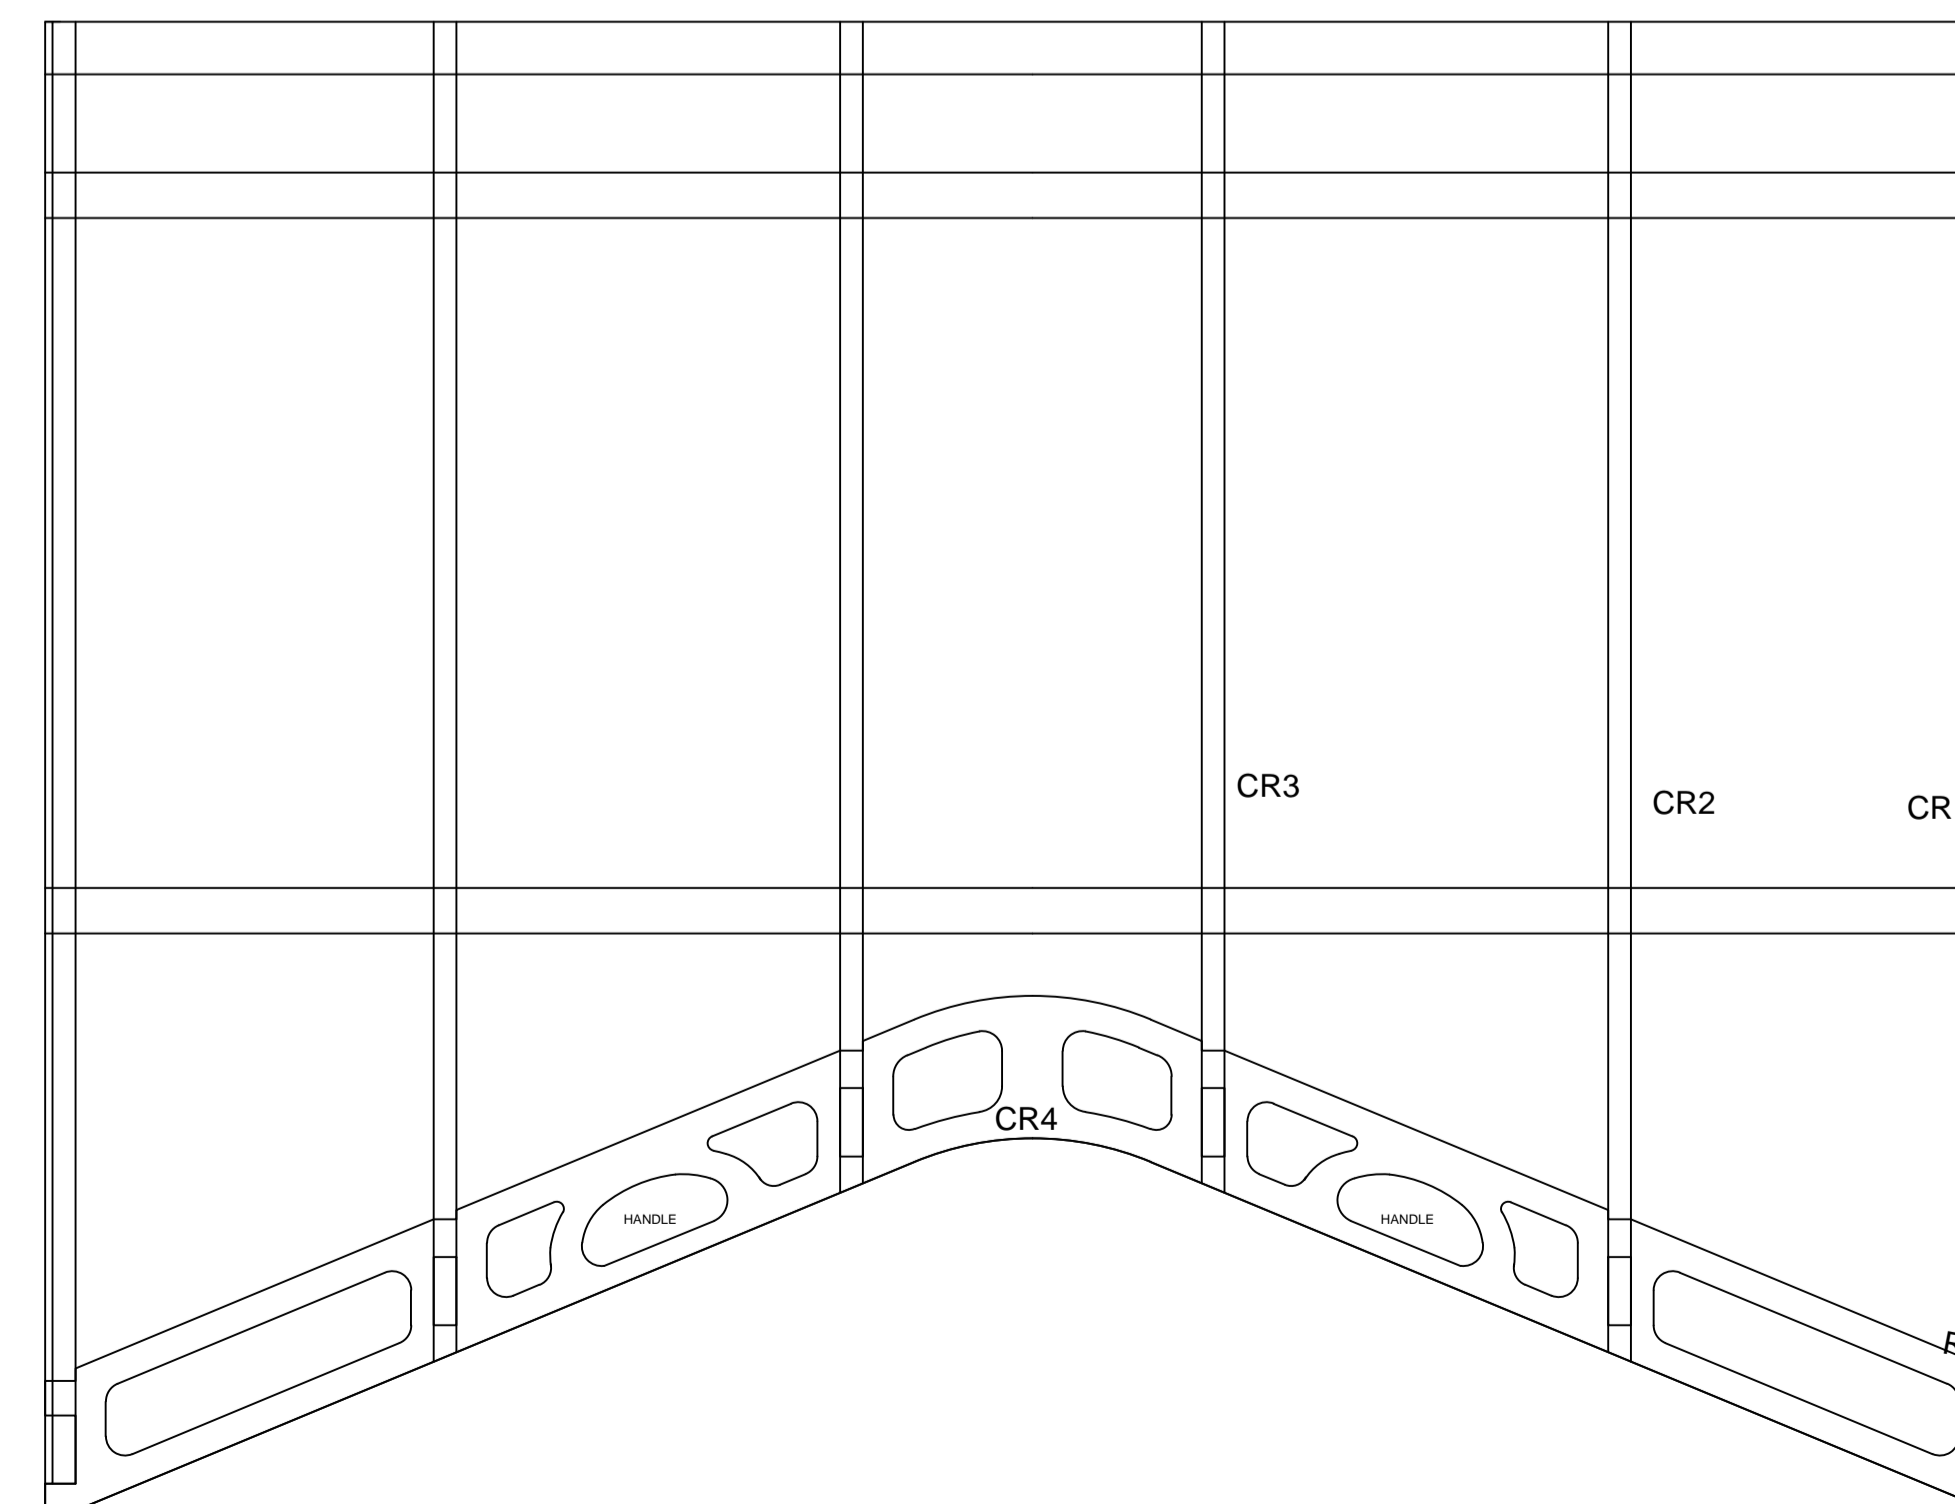

下机翼3.5度上反

BUCKER

BU-133

1:5

"JUNGMEISTER"

*Bücker
Jungmeister*

Liesel Bach

Plan NO: 022

Tony Ray's AeroModel
Designer's signature: Tony Ray

Bucker jungmeister BU133
1.3m Wingspan 1/5 Scale Balsa plane Kit
Designed and Drawn by : Tony Ray