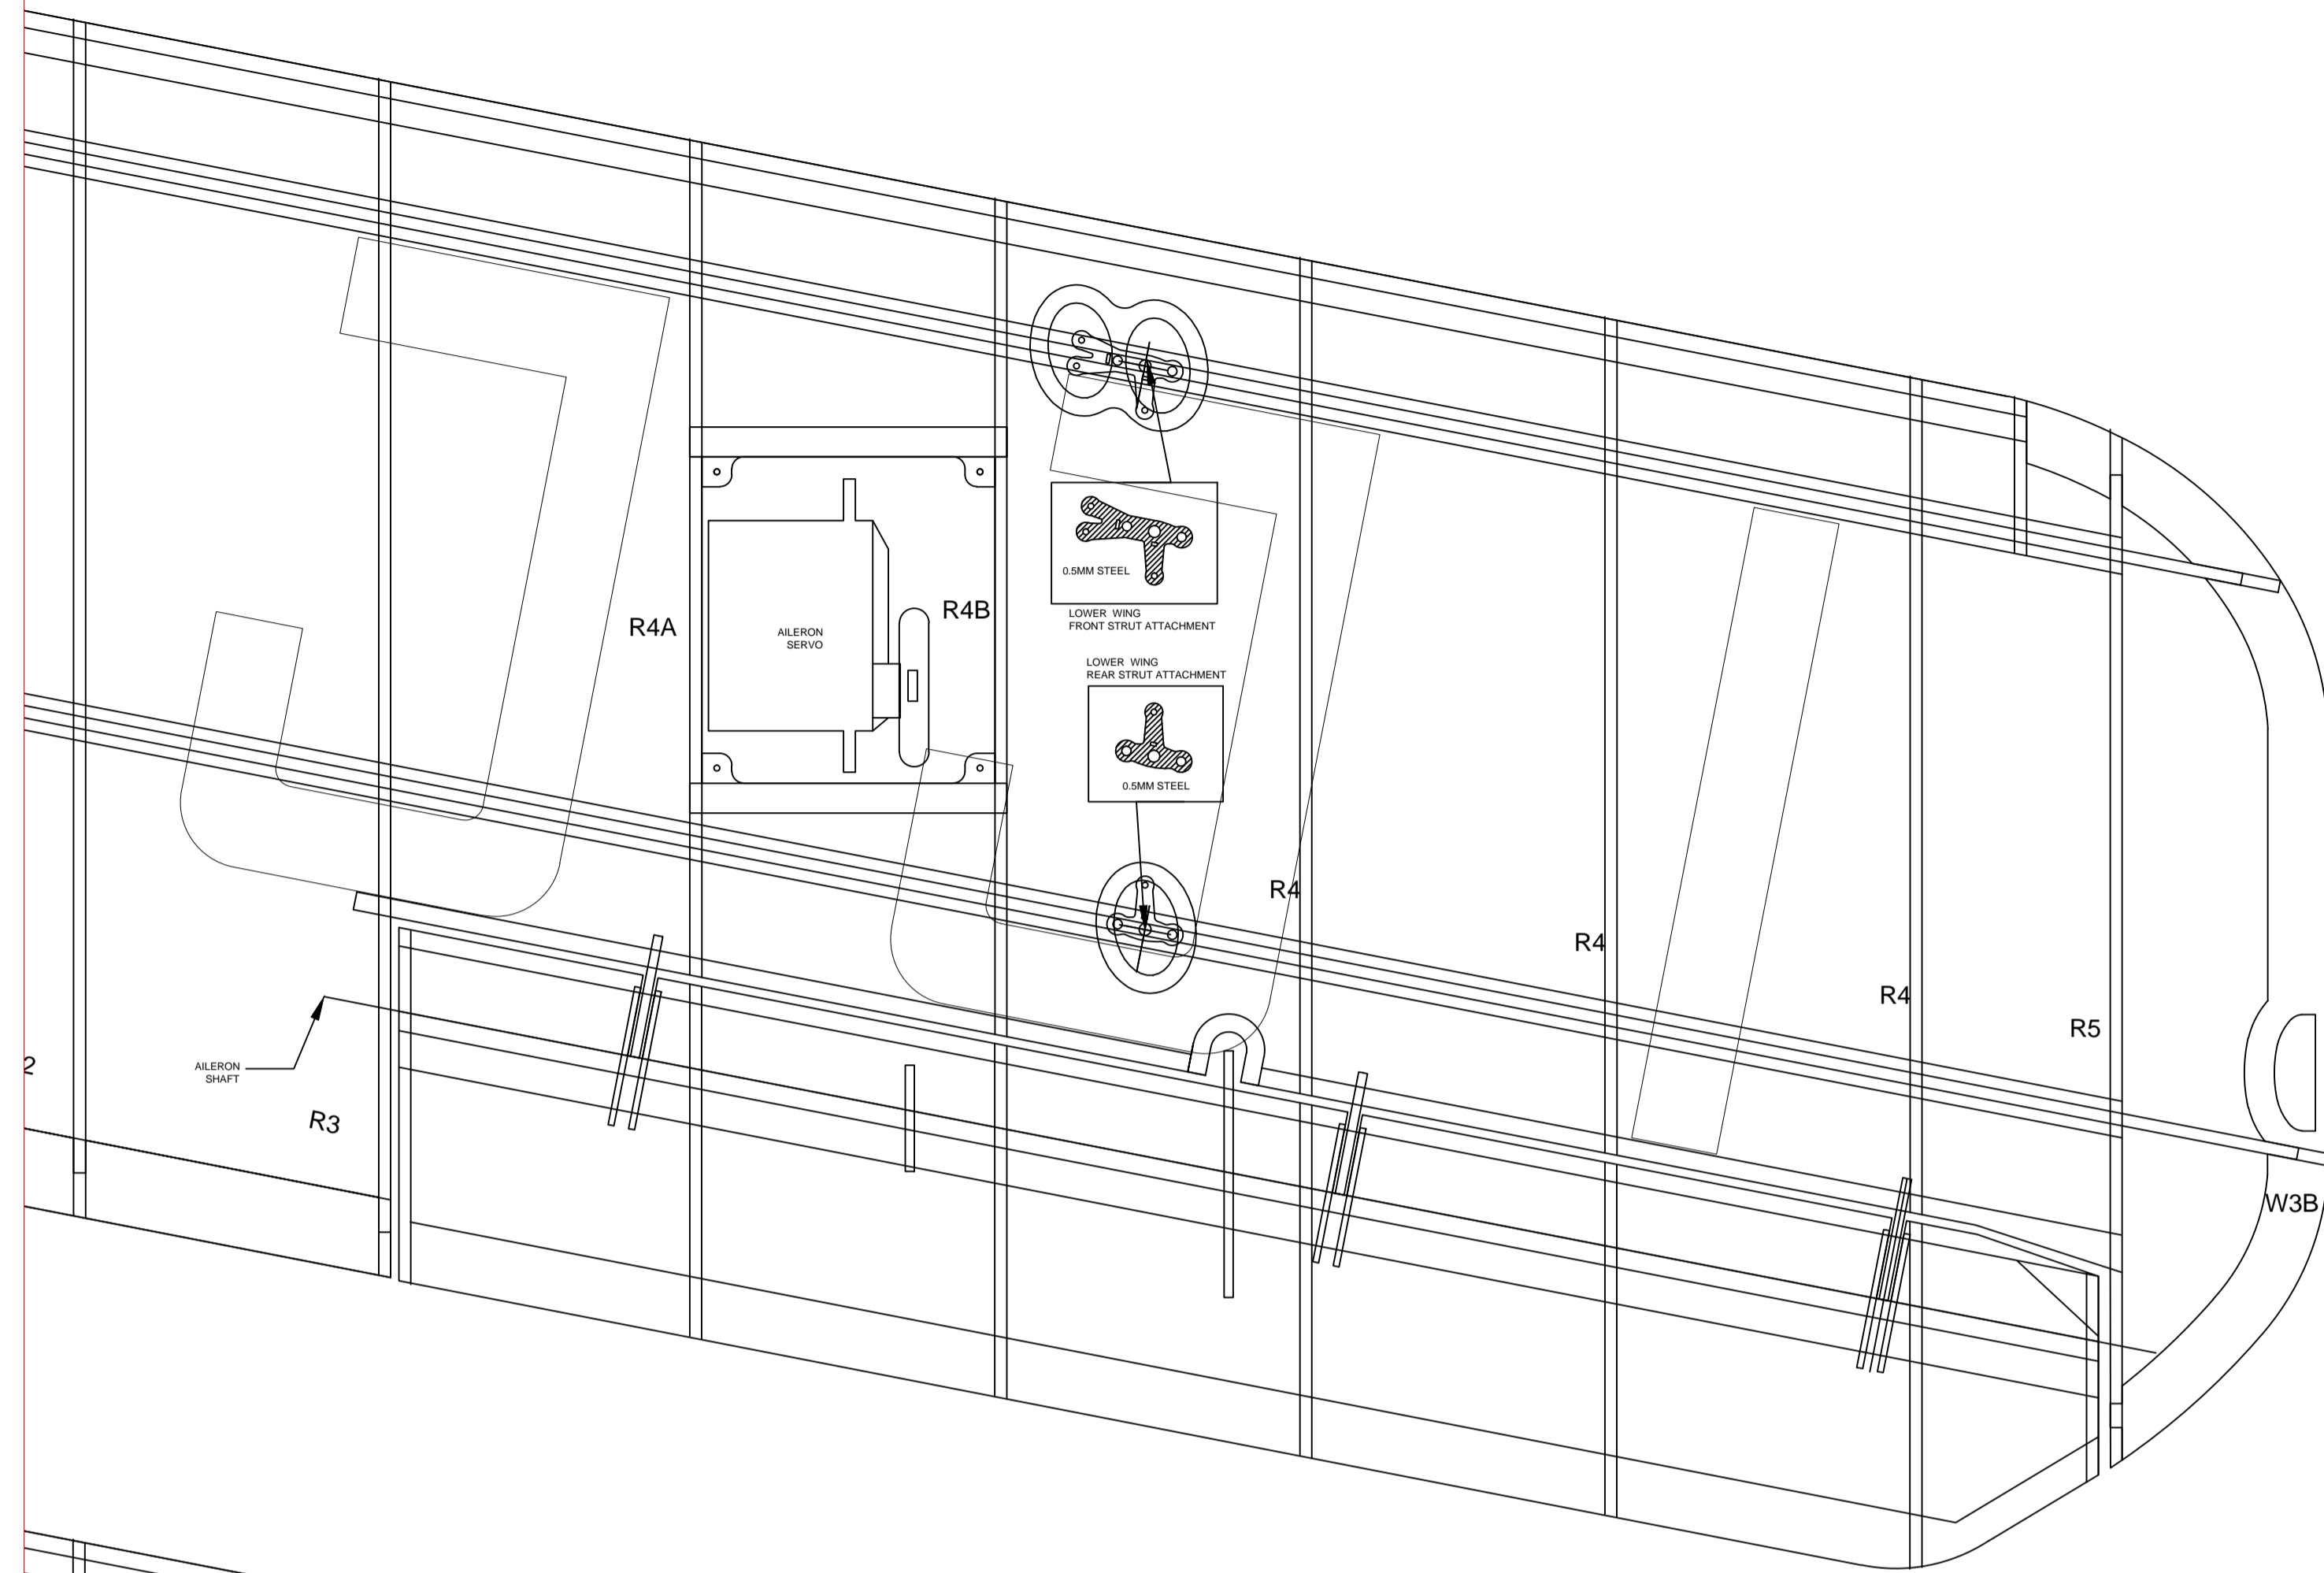

下机翼3.5度上反

BUCKER

BU-133

1:5

"JUNGMEISTER"

*Bücker
Jungmeister*

Liesel Bach

Plan NO: 022

Tony Ray's AeroModel
Designer's signature: Tony Ray

Bucker jungmeister BU133
1.3m Wingspan 1/5 Scale Balsa plane Kit
Designed and Drawn by : Tony Ray